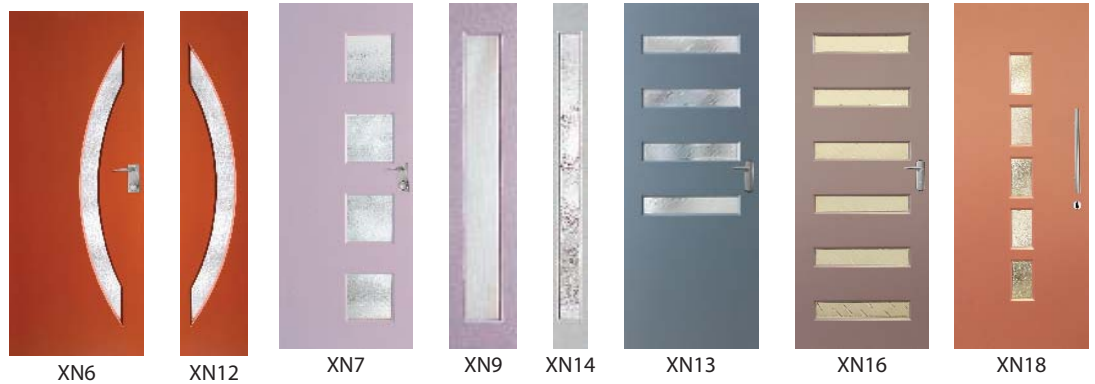

For more information, visit our websites corinthian.com.au and jeld-wen.com.au or contact your nearest Corinthian Doors office.

JELD WEN.

**CORINTHIAN
DOORS**

www.corinthian.com.au

Sydney: (02) 9673 7100 • Melbourne: (03) 9794 1122 • Brisbane: (07) 3715 0100 • Adelaide: (08) 8243 0888 • Perth: (08) 9455 1333

Designs that are an outstanding choice for many homeowners and builders. Solid construction doors in duracote tempered hardboard finish for painting (standard), or the option of sliced pacific maple for staining. Square corner rout and a host of glazing options. Models available up to 1200mm wide for pivot application