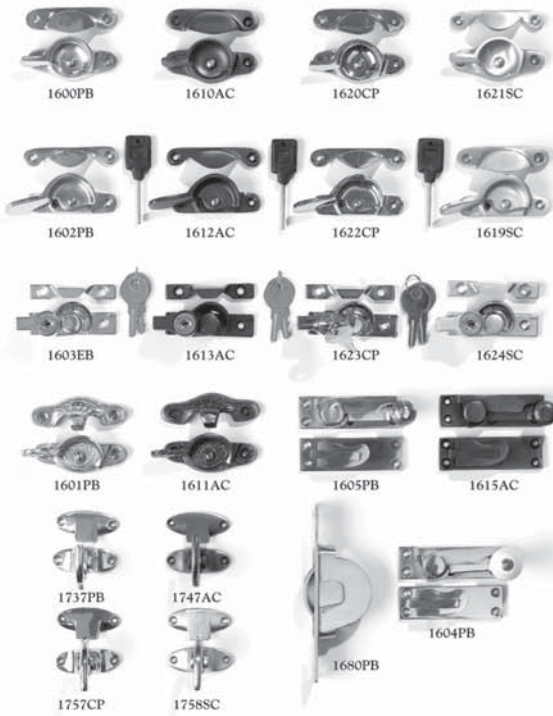

TRADITIONAL

Door and Window Furniture