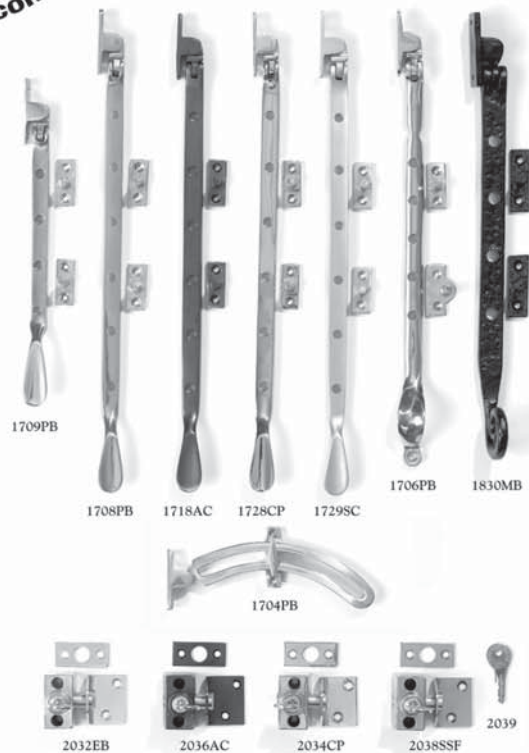

TRADITIONAL

Door and Window Furniture