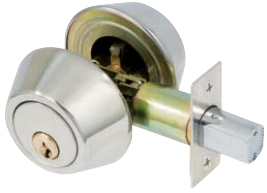

Trilock Traditional

	Description	Finish	Part No.	RRP	
Leverset	Double Cylinder	SC	895TLESC	\$237.85	
	Dummy Set	SC	820TLESC	\$105.75	
	Double Cylinder	BC	895TLEBC	\$237.85	
	Dummy Set	BC	820TLEBC	\$105.75	
	Double Cylinder	BG	895TLEBG	\$237.85	
	Dummy Set	BG	820TLEBG	\$105.75	
	Knobset	Double Cylinder	SC	895TRISC	\$222.30
		Dummy Set	SC	820TRISC	\$100.15
Double Cylinder		BC	895TRIBC	\$222.30	
Dummy Set		BC	820TRIBC	\$100.15	
Double Cylinder		BG	895TRIBG	\$222.30	
Dummy Set		BG	820TRIBG	\$100.15	

Fastfix

	Description	Finish	Part No.	RRP
Double Cylinder Deadlock	Deadlock	SSS	53883	\$22.95
	Deadlock	PSS	50918	\$22.95

Leverset	Description	Finish	Part No.	RRP
	Entry Set	SSS	94033	\$22.68
	Passage Set	SSS	94037	\$18.15
	Privacy Set	SSS	94035	\$19.95
	Dummy Lever	SSS	94039	\$13.61
	Entry Set	PSS	94040	\$22.68
	Passage Set	PSS	94036	\$18.15
	Privacy Set	PSS	94034	\$19.95
	Dummy Lever	PSS	94038	\$13.61