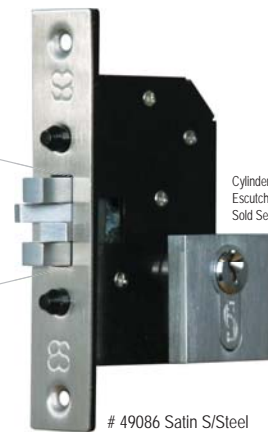

- High Security internal/external applications
- Striker Plates included for either Left hand or Right hand opening doors
- Single throw Solid Brass 17mm locking bolt
- Heavy Duty Case for additional strength
- Positive spring action locking mechanism
- Rolling pins in bolt resist hacksawing
- Solid brass face and striker plate

Roller Locks can be used in conjunction with all auSTYLE Entrance Handles, Escutcheons and Cylinders

- | | |
|----------------------------|--------------------------|
| for STANDARD doors | for REBATED doors |
| # 49015 Satin S/Steel | # 49005 Satin S/Steel |
| # 39015 Polished S/Steel | # 39005 Polished S/Steel |
| # 19015 Anti-Tarnish Brass | |

Supersafe Sliding Door Lock

high security heavy duty "teeth" dead bolt for sliding door applications - 45mm back set

- High Security internal/external applications
- 3mm heavy duty face/striker plate security support
- Dual locating pins guide the door into correct position when closing
- Locating pins reduce door rattle
- Locating pins & bolt prevent lifting & removing door off its tracks
- Heavy Duty Case for additional strength
- Positive spring action locking mechanism
- Side opening "teeth" locking bolt
- Used in conjunction with euro cylinders & escutcheons sold separately

A lock with REAL BITE!

- # 49086 Satin S/Steel
- # 39086 Polished S/Steel
- # 19086 Anti-Tarnish Brass

Supersafe High Security Dead Bolt

to suit euro cylinder - 60mm backset

- High Security internal/external applications
- Heavy Duty Case & reinforcing plate behind forend & striker plates for additional strength
- Solid Brass heavy duty full length (80mm) locking bolt
- Exclusive 24mm single throw
- Positive spring action mechanism
- Rolling pins in bolt resist hacksawing
- Solid brass face and striker plate