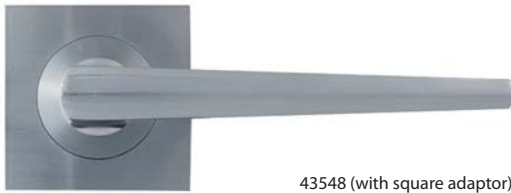

43548 (with square adaptor)