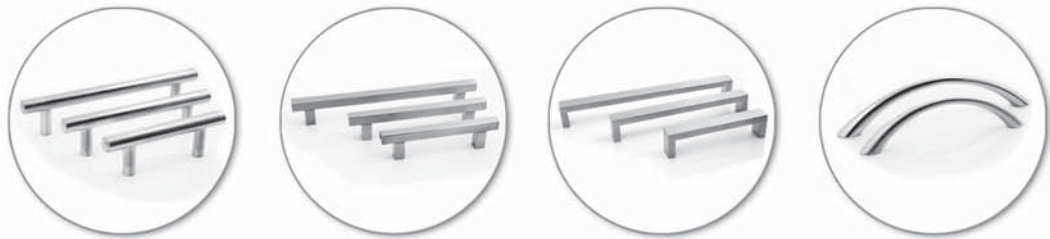

RP 4

RP 60

RP 48

RP 55

www.raven.com.au

CABINET HANDLES

Door and Window Furniture

Add some

Prestige

 to your home!

with our Prestige range of knobs and handles.

The prestige range covers it all from traditional brass, country cottage ceramic, timber and many more including the latest in contemporary designs.