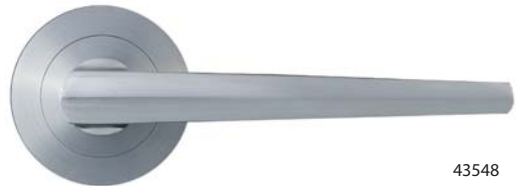

Cabinet Handles 14.6

Classic Electrical 14.7

From
\$34.90 p/set

43540 (with square adaptor)

43540

43548 (with square adaptor)

43548

43541 (with square adaptor)