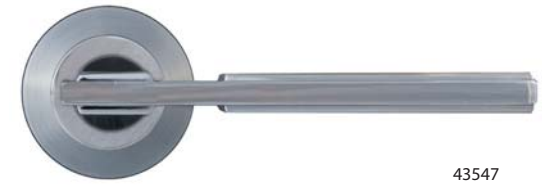

43541

43542 (with square adaptor)

43542

43547 (with square adaptor)

43547

Integrated Privacy Kit To Suit ROUND
Backplate Lever Handles
#49016

Integrated Privacy Kit to Suit SQUARE
Backplate Lever Handles
#49072

43539 Square Adaptor
to suit all builders
choice levers

SUPERIOR BRASS

Door and Window Furniture

contemporary style

Features : Ball Bearing mechanism (patented) : Durable friction free operation : 10 Year mechanical warranty : 4 hour fire rating : Solid forged virgin brass : Entrance, passage or bathroom applications : Simple installation.