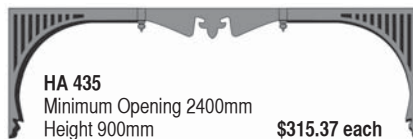

HA 429
Minimum Opening 1000mm
Height 630mm
\$306.68 each

HA 430
Minimum Opening 1220mm
Height 910mm
\$283.10 each

HA 431
Minimum Opening 1000mm
Height 910mm
\$358.83 each

HA 432
Minimum Opening 2400mm
Height 910mm
\$315.37 each

HA 433
Minimum Opening 2400mm
Height 1040mm
\$315.37 each

HA 434
Minimum Opening 2400mm
Height 900mm
\$315.37 each

HA 435
Minimum Opening 2400mm
Height 900mm
\$315.37 each

HA 442
Minimum Opening 2400mm
Height 900mm
\$322.83 each