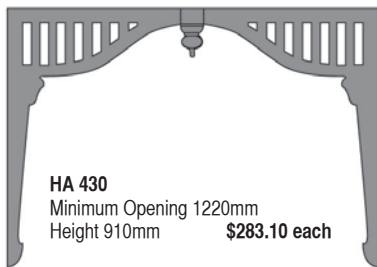

HA 423
Minimum Opening 820mm
Height 600mm
\$185.00 each

HA 424
Minimum Opening 1220mm
Height 760mm
\$306.68 each

HA 425
Minimum Opening 1520mm
Height 1200mm
\$459.40 each

HA 426
Minimum Opening 1000mm
Height 800mm
\$358.83 each

30mm thick lasercut clear araucaria.

HERITAGE ARCHWAYS

Heritage Products

4.7 HERITAGE ARCHWAYS

HA 427
Minimum Opening 1000mm
Height 630mm
\$306.68 each

HA 428
Minimum Opening 1000mm
Height 460mm
\$258.26 each

HA 429
Minimum Opening 1000mm
Height 630mm
\$306.68 each

HA 430
Minimum Opening 1220mm
Height 910mm
\$283.10 each

HA 431
Minimum Opening 1000mm
Height 910mm
\$358.83 each

HA 432
Minimum Opening 2400mm
Height 910mm
\$315.37 each