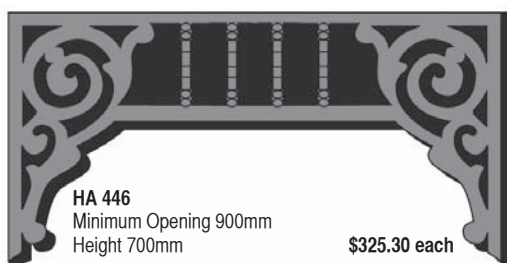

HA 433
Minimum Opening 2400mm
Height 1040mm
\$315.37 each

HA 434
Minimum Opening 2400mm
Height 900mm
\$315.37 each

HA 435
Minimum Opening 2400mm
Height 900mm
\$315.37 each

HA 442
Minimum Opening 2400mm
Height 900mm
\$322.83 each

HA 443
Minimum Opening 2400mm
Height 900mm
\$322.83 each

HA 444
Minimum Opening 2400mm
Height 300mm
\$283.10 each

HA 445
Minimum Opening 2000mm
Height 600mm
\$595.98 each

HA 446
Minimum Opening 900mm
Height 700mm
\$325.30 each

HA 447
Minimum Opening 1500mm
Height 700mm
\$443.25 each

30mm thick lasercut clear araucaria.

TIMBER and METAL WINDOW HOODS

Heritage Products

4.8 TIMBER WINDOW HOODS

PRODUCT	Ends Only	Up to 840mm	Up to 1665mm	Up to 2480mm
WHT01	\$246.41	\$295.04	\$325.69	\$356.34
WHT02	\$287.47	\$336.11	\$366.76	\$397.41
WHT03	\$287.47	\$336.11	\$366.76	\$397.41
WHT04	\$287.47	\$336.11	\$366.76	\$397.41
WHT06	\$190.27	\$275.03	\$354.08	\$433.11
WHT07	\$287.47	\$372.24	\$451.28	\$530.32
WHT08	\$287.47	\$372.24	\$451.28	\$530.32
WHT09	\$190.27	\$287.30	\$317.94	\$348.59
WHT10	\$287.47	\$384.46	\$415.15	\$445.80
WHT12	\$287.47	\$384.49	\$415.15	\$445.80
WHT13	\$246.41	\$295.04	\$325.70	\$356.35