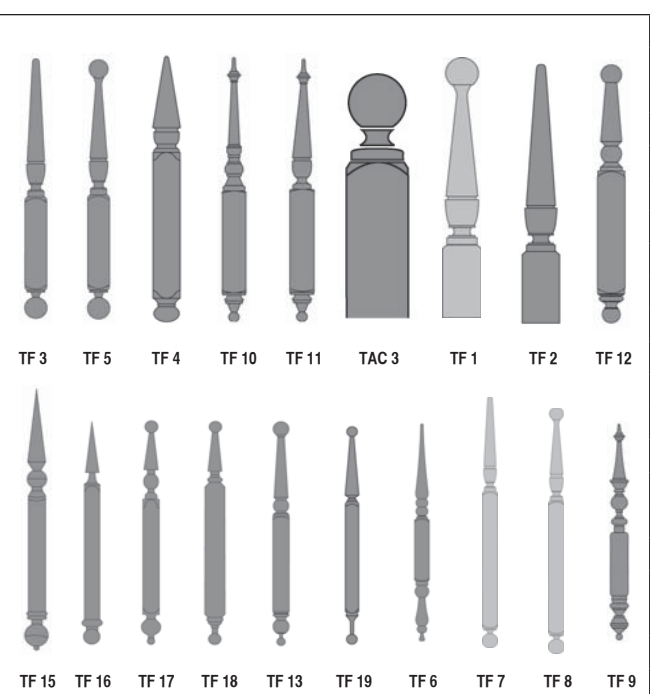

4.4 FINIALS - LOSP Araucaria

PRODUCT	Size	Design	Price
TAC3	68 x 68 x 300	BALL	$17.56
TAC4	68 x 68 x 300	POINTED	$17.56
TF1	68 x 68 x 460	BALL	$28.38
TF2	68 x 68 x 460	POINTED	$28.62
TF3	68 x 68 x 830	POINTED	$34.49
TF4	90 x 90 x 830	POINTED	$62.44
TF5	68 x 68 x 830	BALL	$34.49
TF6	68 x 68 x 300	POINTED	$49.43
TF7	68 x 68 x 1200	POINTED	$52.03
TF8	68 x 68 x 1200	BALL	$52.03
TF9	68 x 68 x 700	POINTED	$81.36
TF10	68 x 68 x 830	POINTED	$39.03
TF11	68 x 68 x 830	POINTED	$39.03
TF12	68 x 68 x 700	BALL	$27.31
TF13	68 x 68 x 1000	BALL	$36.42
TF15	68 x 68 x 1000	POINTED	$49.43
TF16	68 x 68 x 1000	POINTED	$49.43
TF17	68 x 68 x 1000	BALL	$49.43
TF18	90 x 90 x 1000	BALL	$68.94
TF19	68 x 68 x 1000	BALL	$49.43