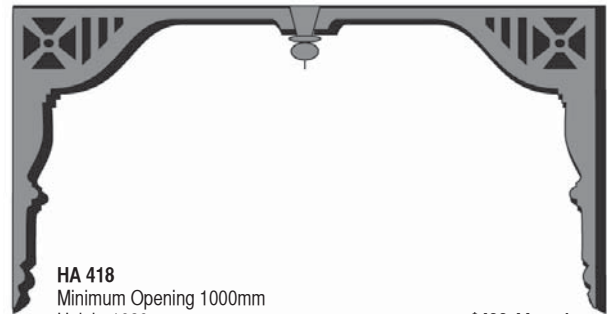

HA 418
Minimum Opening 1000mm
Height 1020mm
$422.44 each