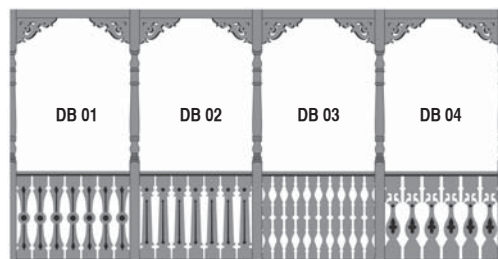

CEILING ROSES and BALUSTERS

Heritage Products

4.14 CEILING ROSES

SIZE	Price (each)
CR301-CR308 315mm	$43.52
SURROUND 425mm outside dimension	$66.22
Note: Special diameter roses and surround made to order (POA)	

4.15 DECORATIVE BALUSTERS - LOSP Araucaria

PRODUCT	Size	Price (each)
DB 01	140 x 19 x 900	$25.29
DB 02	140 x 19 x 900	$25.29
DB 03	93 x 19 x 900	$23.33
DB 04	140 x 19 x 900	$25.29

4.15 INTERNAL BALUSTERS - Clear Araucaria

PRODUCT	Description	Clear (each)
TYPE T POST	90 x 90 x 1385	$100.10
TYPE T HALF POST	90 x 42 x 1385	$50.05
TYPE T BAL	42 x 42 x 900	$11.45
TYPE H BAL	42 x 42 x 900	$11.45
TYPE H POST	90 x 90 x 1390	$100.10
TYPE H HALF POST	90 x 42 x 1385	$50.05
TYPE CR BAL	42 x 42 x 900	$14.61
TYPE CR POST	90 x 90 x 1390	$108.58
TYPE CR HALF POST	90 x 42 x 1385	$52.60