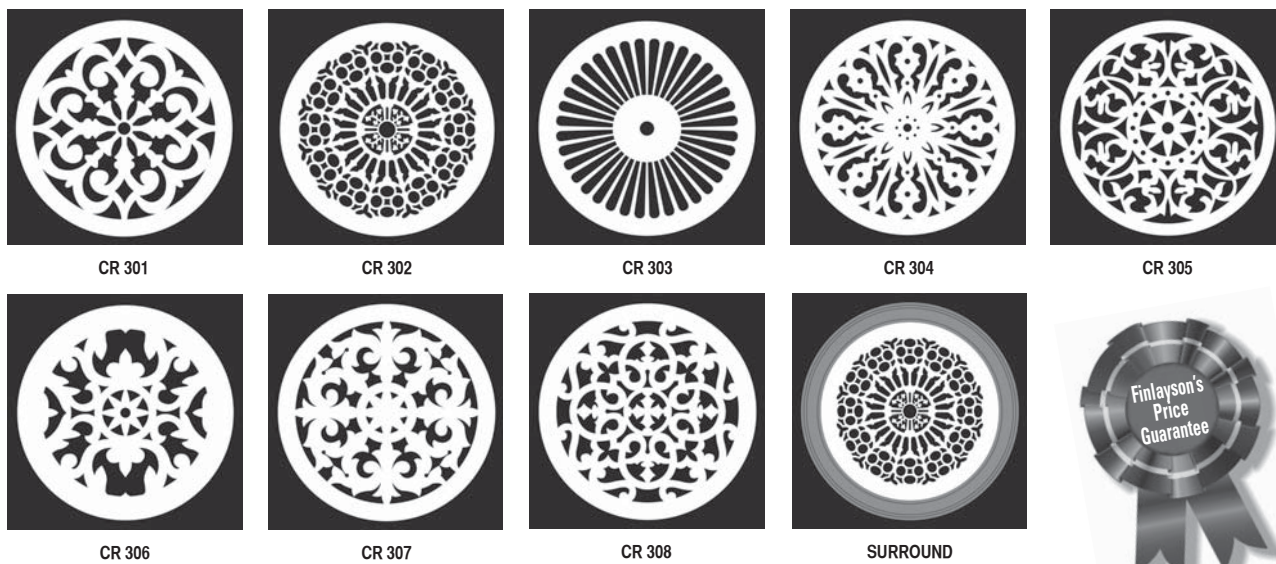

Heritage Products

4.12 GABLE FRETWORKS

SIZE	Price (each)
GF 501 - GF 513	P.O.A.
Any sizes available	All gable fretworks P.O.A.

Please Note:

- Manufactured from weathertex.
- When ordering please quote the length of the base and height.
- Gables larger than 2.3 metres (base) will be supplied in more than one piece.
- Stretching of pattern in either direction will cause distortion.
- Circular fretworks are not true radius.
- Please check shape when ordering.

GF 503

GF 504

GF 505

GF 506

GF 507

GF 508

GF 509

4.13 INTERNAL HANDRAILS - Finger Joint Araucaria

PRODUCT	Size	Clear Hoop metre	
HANDRAIL	68 x 42	\$18.92	
INFIL	42 x 13	\$4.84	
BOT/RAIL	68 x 31	\$9.70	

CEILING ROSES and BALUSTERS

Heritage Products

4.14 CEILING ROSES

SIZE	Price (each)
CR301-CR308 315mm	\$43.52
SURROUND 425mm outside dimension	\$66.22
Note: Special diameter roses and surround made to order (POA)	