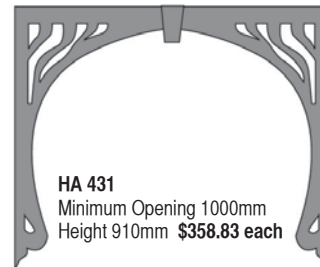

HA 423
Minimum Opening 820mm
Height 600mm
\$185.00 each

HA 424
Minimum Opening 1220mm
Height 760mm
\$306.68 each

HA 425
Minimum Opening 1520mm
Height 1200mm
\$459.40 each

HA 426
Minimum Opening 1000mm
Height 800mm
\$358.83 each

30mm thick lasercut clear araucaria.

HERITAGE ARCHWAYS

Heritage Products

4.7 HERITAGE ARCHWAYS

HA 427
Minimum Opening 1000mm
Height 630mm
\$306.68 each

HA 428
Minimum Opening 1000mm
Height 460mm
\$258.26 each

HA 429
Minimum Opening 1000mm
Height 630mm
\$306.68 each

HA 430
Minimum Opening 1220mm
Height 910mm
\$283.10 each

HA 431
Minimum Opening 1000mm
Height 910mm
\$358.83 each

HA 432
Minimum Opening 2400mm
Height 910mm
\$315.37 each

PRODUCT	Size	Length	Price (Each)
DB 01	187 x 25	2400mm	\$137.04
DB 02	187 x 25	2400mm	\$95.08
DB 03	187 x 25	2400mm	\$95.08
DB 04	187 x 25	2400mm	\$95.08
DB 05	187 x 25	2400mm	\$106.27
DB 06	187 x 25	2400mm	\$95.08
DB 07	187 x 25	2400mm	\$137.04
DB 08	187 x 25	2400mm	\$95.08
DB 09	187 x 25	2400mm	\$95.08
DB 10	187 x 25	2400mm	\$95.08
DB 11	187 x 25	2400mm	\$86.70
DB 12	187 x 25	2400mm	\$95.08
DB 13	187 x 25	2400mm	\$95.08
DB 14	187 x 25	2400mm	\$137.04