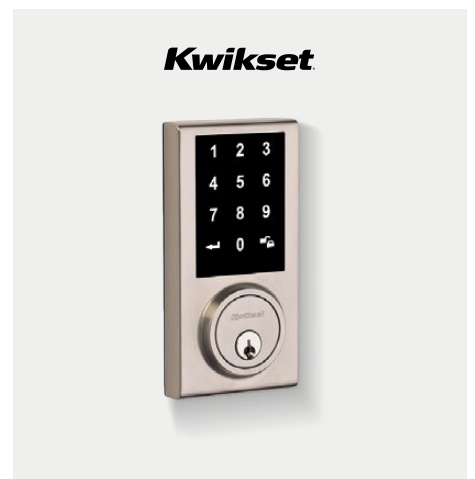

DOOR STOP
Floor/Wall Stop Magnetic
DDS005

TRADITIONAL TOUCH-TO-OPEN SMART LOCK
Round
10KWKEVOTR

CONTEMPORARY TOUCH-TO-OPEN SMART LOCK
Square
10KWKEVOCNT

TECH TOUCH
Single Cylinder deadbolt
10KWTECHTOUCH

Sarlat Door Pull