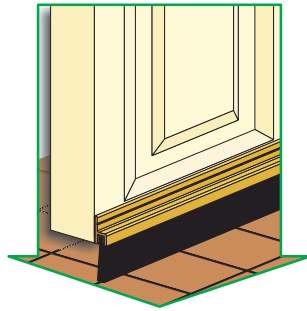

finlayson.com.au

Finlayson's
envirowood

Mercury CM1

Rolling Door Seal

A furry door seal which hangs off hooks at the base of the door and rolls as the door is opened and closed.

Mercury CM2A

Brush Strip Door Seal