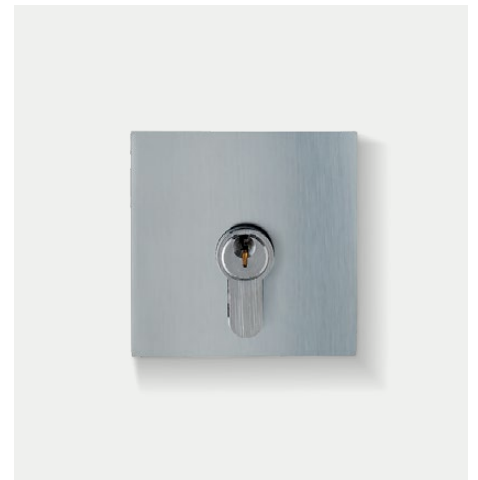

Delf Architectural Hardware

Mix 'n match style and world-leading secure technology for every home

LINEAR SECURE
Multi Function Lock for External Doors
DT890LUC

LINEAR METRO BACK-TO-BACK
Back-to-Back 600mm Pull Handle Multi Function Lock
DLM600BB

SMOOTH EURO STYLE DEADBOLT
Round Euro Deadbolt Double Cylinder
DD3850

LUCCA
Lever Set on Round Rosette
DL1900LUC

MADRID
Lever Set on Round Rosette
DL100MAD

EURO STYLE DEADBOLT
Square Euro Deadbolt Double Cylinder
DD1850