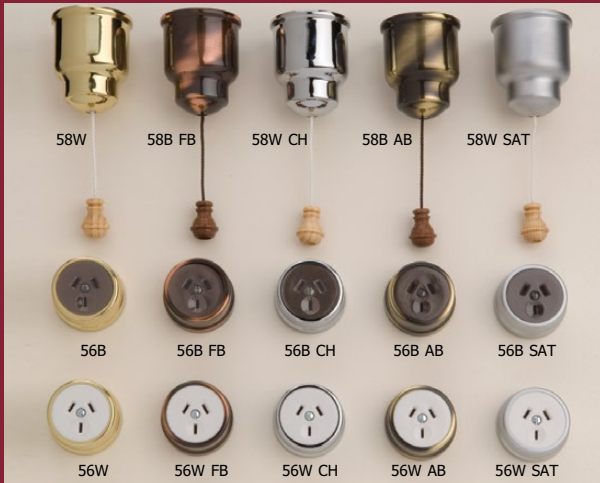

Accessories include:

- Dimmers & Fan Controllers
- Intermediate Switch
- Bakelite inner Switch
- 15amp Switch
- Bell Press
- TV & Pay TV Sockets
- Telephone & Data Sockets
- Clipsal C-Thru Range
- Mounting Blocks

55 SERIES

Switches & Accessories with Deep Smooth Push on Covers (53mm base)

Accessories include:

- Dimmers & Fan Controllers
- Intermediate Switch
- Bakelite inner Switch
- 15amp Switch
- Bell Press
- TV & Pay TV Sockets
- Telephone & Data Sockets
- Clipsal C-Thru Range
- Mounting Blocks

56 & 58 SERIES

Plug Sockets and Ceiling Pull Switches

The **56 series** plug sockets are available with a **BROWN** or **WHITE** insert. Five solid metal covers for you to choose from. 15 amp inserts are available.

The **58 series** Ceiling Pull switch is available with a **BROWN** or **WHITE** cord. Five solid metal covers for you to choose from. Solid brass cord weight available. Standard cord length is 1.8m, (longer lengths are available).