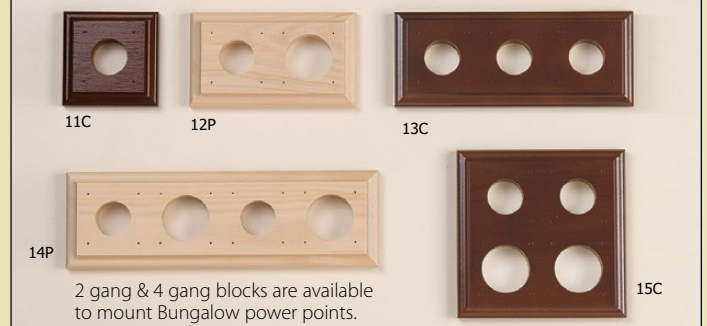

BAKELITE ACCESSORIES

COOLIE SHADES

REPLACEMENT PARTS

CLASSIC MOUNTING BLOCKS

TRADITIONAL MOUNTING BLOCKS

BUNGALOW MOUNTING BLOCKS

HOOK BOARDS

AVAILABLE FROM