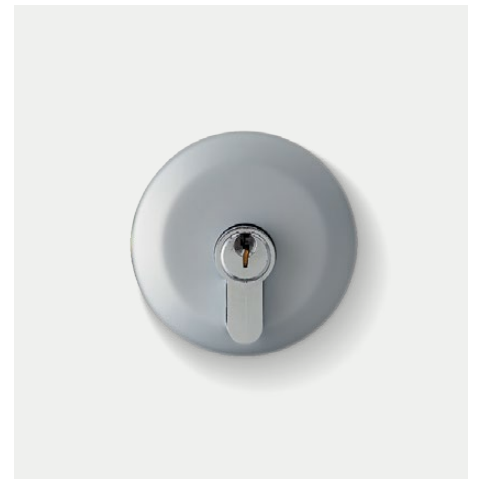

Delf Architectural Hardware

Mix 'n match style and world-leading secure technology for every home

LINEAR SECURE
Multi Function Lock for External Doors
DT890LUC

LINEAR METRO BACK-TO-BACK
Back-to-Back 600mm Pull Handle Multi Function Lock
DLM600BB

SMOOTH EURO STYLE DEADBOLT
Round Euro Deadbolt Double Cylinder
DD3850

LUCCA
Lever Set on Round Rosette
DL1900LUC

MADRID
Lever Set on Round Rosette
DL100MAD

EURO STYLE DEADBOLT
Square Euro Deadbolt Double Cylinder
DD1850

Whether your choice is the cutting-edge Linear Secure or statement-making Metro pull handle solution, Delf gives your front door the edge – with a range of internal levers and other door hardware essentials to match!