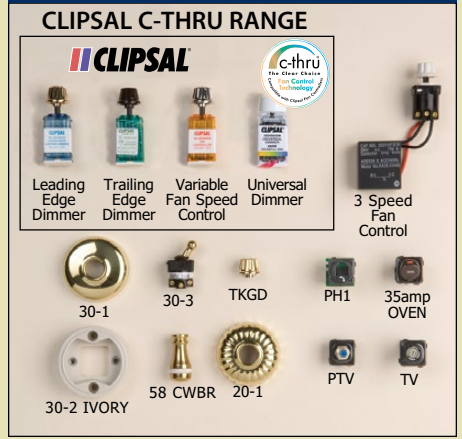

REPLACEMENT PARTS