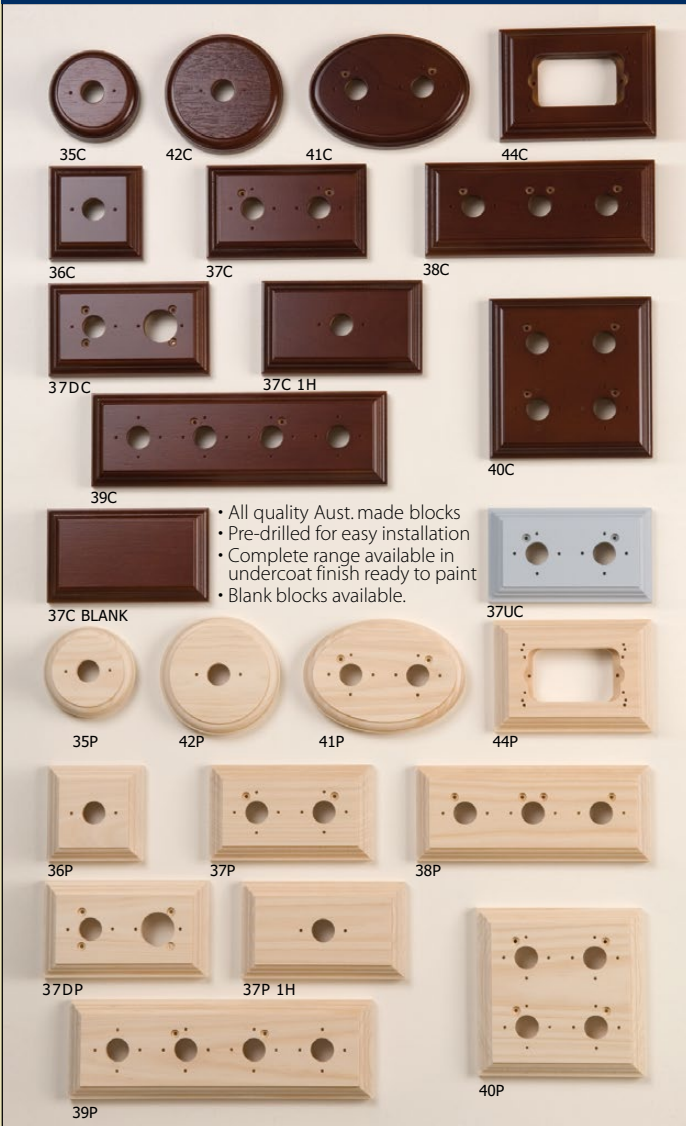

The **58 series** Ceiling Pull switch is available with a **BROWN** or **WHITE** cord. Five solid metal covers for you to choose from. Solid brass cord weight available. Standard cord length is 1.8m, (longer lengths are available).

BAKE SERIES

Bakelite Switches & Accessories

Available in **BROWN** or **WHITE**

Accessories include:

- Plug Sockets
- 15 amp Sockets
- Dimmers & Fan Controllers
- 15amp switch
- TV & Pay TV Sockets
- Telephone & Data Sockets
- Clipsal C-Thru Range
- Mounting Blocks

BAKELITE ACCESSORIES

COOLIE SHADES

REPLACEMENT PARTS

CLASSIC MOUNTING BLOCKS

TRADITIONAL MOUNTING BLOCKS

BUNGALOW MOUNTING BLOCKS

HOOK BOARDS

AVAILABLE FROM