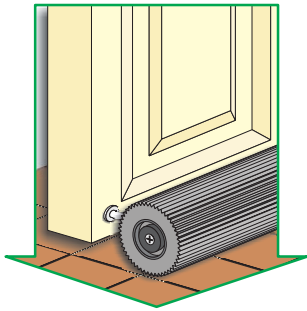

Mercury CM1

Rolling Door Seal

A furry door seal which hangs off hooks at the base of the door and rolls as the door is opened and closed.