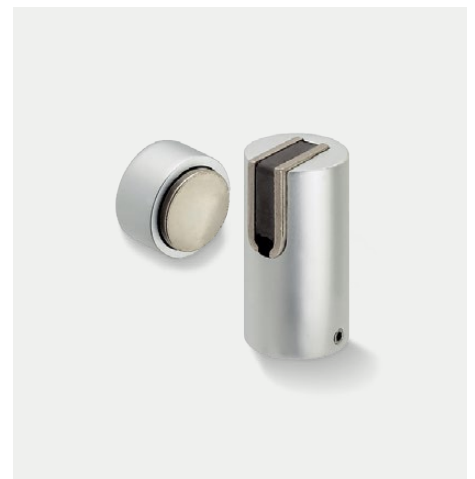

Whether your choice is the cutting-edge Linear Secure or statement-making Metro pull handle solution, Delf gives your front door the edge – with a range of internal levers and other door hardware essentials to match!

DOOR STOP
Floor/Wall Stop Magnetic
DDS005

TRADITIONAL TOUCH-TO-OPEN SMART LOCK
Round
10KWKEVOTR

CONTEMPORARY TOUCH-TO-OPEN SMART LOCK
Square
10KWKEVOCNT

TECH TOUCH
Single Cylinder deadbolt
10KWTECHTOUCH

Sarlat Door Pull