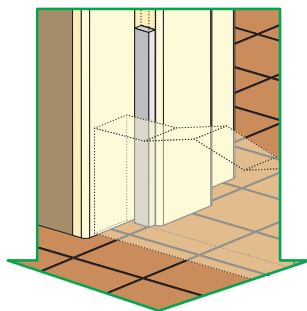

Mercury CM14

Foam Window/Door Seal

A continuous foam seal with a self adhesive backing tape. May be fitted to jambs, faces or edges of windows/doors.