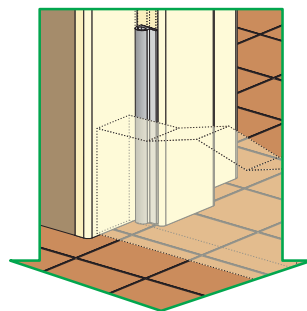

Mercury CM48

Rubber Window/Door Seal

A continuous rubber seal with a self adhesive backing tape. May be fitted to jambs, faces or edges of windows/doors.

15.2 Cowdroy Mercury Door Seals

CODE	DESCRIPTION	
2402	DOOR SEAL BRUSH 915mm BRONZE CM2A9BZ	
2419	DOOR SEAL BRUSH 915mm CLEAR CM2A9CL	
2426	DOOR SEAL BRUSH 915mm GOLD CM2A9GO	
2433	DOOR SEAL WEATHERPROOF 915mm BRONZE CM309BZ	
2440	DOOR SEAL WEATHERPROOF 915mm CLEAR CM309CL	
2457	DOOR SEAL STORM PROOF 915mm GOLD CM309GO	
2464	DOOR SEAL WEATHERPROOF 1220mm BRONZE CM312BZ	
2471	DOOR SEAL WEATHERPROOF 1220mm CLEAR CM312CL	
2488	COWDROY CM312GO WEATHERPROOF SEAL GOLD	
2495	DOOR SEAL STORM PROOF 915mm BRONZE CM409BZ	
2518	DOOR SEAL STORM PROOF 915mm GOLD CM409GO	
2587	DOOR/WINDOW FOAM SEAL 9 x 6mm WHITE CM145WH	
2594	DOOR/WINDOW FOAM SEAL 9 x 6mm GREY CM145GR	
2716	DOOR SEAL AUTOMATIC 915mm CLEAR CM609CL	
2723	DOOR SEAL AUTOMATIC 915mm GOLD CM609GO	
2730	COWDROY CM615GR BRUSH SEAL GREY 3mm - 5mm	
8601002	RAVEN AUTO BOTTOM SEAL CLEAR 915mm R60C	
9002501	DOOR SEAL STORM PROOF 915mm CLEAR CM409CL	
9002709	DOOR SEAL AUTOMATIC 915mm BRONZE CM609BZ	
9200021	RAVEN BRUSH STRIP SEAL BRONZE 915mm R2AB