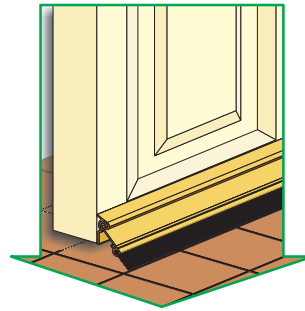

Mercury CM3

Automatic Door Seal

An extended door seal with a rubber insert. Cam operation automatically lifts and drops the seal as required.