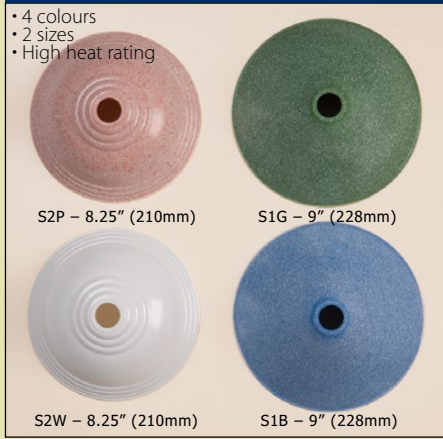

COOLIE SHADES