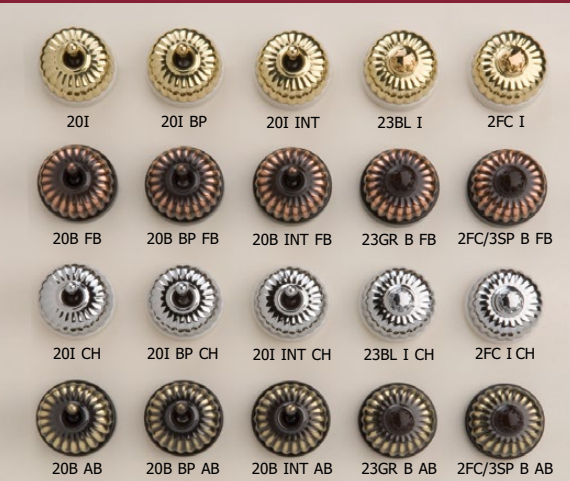

Classic Electric Switch Co.

EST. 1984

Polished Brass

Florentine Bronze

Chrome

Antique Brass

Satin Chrome

Five finishes available for all Series:

The finest selection of period switches and accessories.

100% Australian Made & Owned

10 SERIES

Bungalow / Tudor Switches & Accessories with Flat Plate Covers (67mm square base)

Accessories include:

- Plug Socket
- Dimmers & Fan Controllers
- Intermediate Switch
- 15amp Switch
- Bell Press
- TV & Pay TV Sockets
- Telephone & Data Sockets
- Clipsal C-Thru Range
- Mounting Blocks