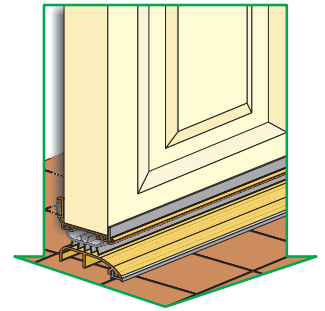

Mercury CM4

Weather Proof Door Seal

An extruded 2-part door seal with rubber inserts. Seal fixes to the door while the tread plate fixes to the floor.