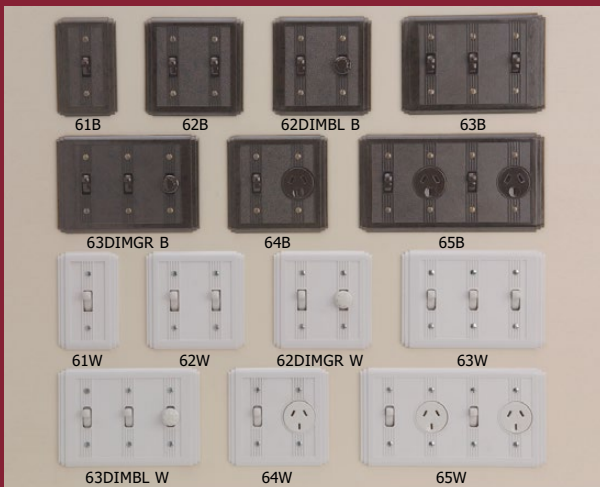

Accessories include:

- Plug Sockets
- Dimmers & Fan Controllers
- 15amp Switch
- 60mm wide Single Switch
- TV & Pay TV Sockets
- Telephone & Data Sockets
- Clipsal C-Thru Range
- Mounting Bracket Kits for plasterboard
- Wall Boxes for masonry mounting